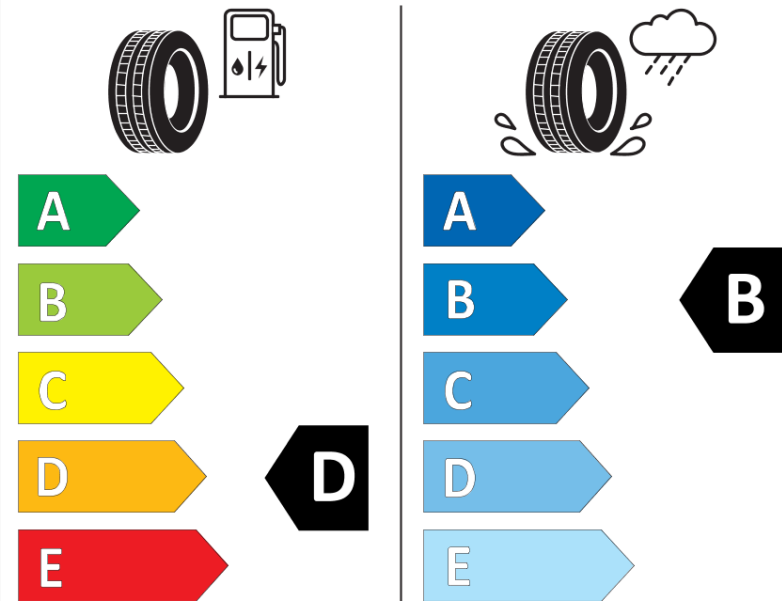

Product Information Sheet

Delegated Regulation (EU) 2020/740

Supplier name or trademark	MICHELIN
Commercial name or trade designation	PILOT SPORT 4 S GOE
Tyre type identifier	323499
Tyre size designation	225/40R19
Load-capacity index	93
Speed category symbol	Y
Fuel efficiency class	D
Wet grip class	B
External rolling noise class	B
External rolling noise value	71
Severe snow tyre	No
Ice tyre	No
Date of start of production	12/20
Date of end of production	
Load version	XL
Additional information	225/40 R19 93Y XL TL PILOT SPORT 4 S GOE MI

More information on tyre labels and details is available under: <https://www.kia.com/eu/tyre-labels> (Link)

ENERG

MICHELIN

323499

225/40R19 93 Y

C1

2020/740