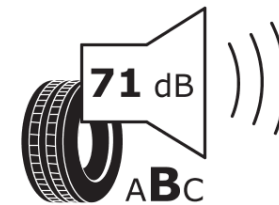

Product Information Sheet

Delegated Regulation (EU) 2020/740

Supplier name or trademark	MICHELIN
Commercial name or trade designation	PILOT SPORT 4 S GOE
Tyre type identifier	323499
Tyre size designation	225/40R19
Load-capacity index	93
Speed category symbol	Y
Fuel efficiency class	D
Wet grip class	B
External rolling noise class	B
External rolling noise value	71
Severe snow tyre	No
Ice tyre	No
Date of start of production	12/20
Date of end of production	
Load version	XL
Additional information	225/40 R19 93Y XL TL PILOT SPORT 4 S GOE MI

More information on tyre labels and details is available under: <https://www.kia.com/eu/tyre-labels> (Link)

ENERG

MICHELIN

323499

225/40R19 93 Y

C1

2020/740